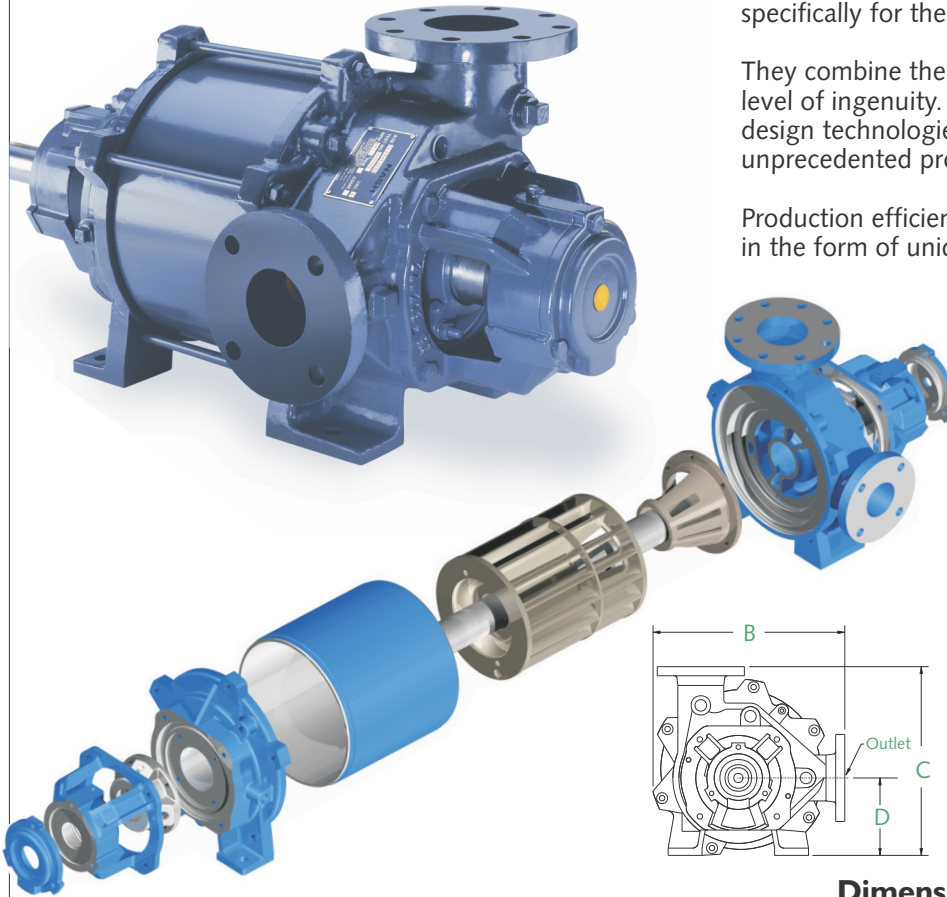

# Vectra XL Liquid Ring Vacuum Pumps & Compressors

**NASH**  
by Gardner Denver

Vectra XL vacuum pumps and compressors are created specifically for the chemical processing industry.

They combine the highest standard of reliability with a new level of ingenuity. Gardner Denver Nash employs advanced design technologies to achieve optimum performance and unprecedented production efficiencies.

## Basic specifications

Vacuum range	0-29 in Hg Vac. to 33 mbar abs.
Mechanical seals*	Single double and Cartridge
Differential pressure capability	30 psig 2 bar
Hydrotest pressure	150 psig / 11 bar abs. standard (225 psig / 16 bar abs. optional)
Construction material	Ductile iron, stainless steel

## Dimensions

mm in blue

All dimensions are approximate

Pump	A	B	C	D	E	Inlet	Outlet
XL 35	30 762	13.4 340	14 356	6 152	1.6 42	3 in. FLG. 80mm FLG.	2 in. FLG. 50mm FLG.
XL 45	32.4 823	13.4 340	14 356	6 152	1.6 42	3 in. FLG. 80mm FLG.	2 in. FLG. 50mm FLG.
XL 60	36 914	17 432	16 406	6.8 173	1.9 48	4 in. FLG. 100mm FLG.	3 in. FLG. 80mm FLG.
XL 80	39 991	17 432	16 406	6.8 173	1.9 48	4 in. FLG. 100mm FLG.	3 in. FLG. 80mm FLG.
XL 100	42 1067	19 483	19.5 495	8 203	2.4 60	4 in. FLG. 100mm FLG.	4 in. FLG. 100mm FLG.
XL 130	46 1168	19 483	19.5 495	8 203	2.4 60	4 in. FLG. 100mm FLG.	4 in. FLG. 100mm FLG.
XL 150	48 1219	21 533	21.5 546	8.5 216	2.4 60	6 in. FLG. 150mm FLG.	4 in. FLG. 100mm FLG.
XL 250	55 1397	26 660	26.5 673	11.5 292	3.0 76	6 in. FLG. 150mm FLG.	6 in. FLG. 150mm FLG.
XL 350	64 1626	29 737	31 787	13 330	3.4 85	8 in. FLG. 200mm FLG.	6 in. FLG. 150mm FLG.
XL 500	72.4 1840	38 965	37 940	15.5 394	3.75 95	10 in. FLG. 250mm FLG.	8 in. FLG. 200mm FLG.
XL 750	81.5 2070	49 1244	47.3 1200	20.5 520	5.1 130	10 in. FLG. 250mm FLG.	8 in. FLG. 200mm FLG.
XL 950	89.5 2273	55.4 1407	53.5 1360	23.2 590	5.91 150	12 in. FLG. 300mm FLG.	10 in. FLG. 250mm FLG.